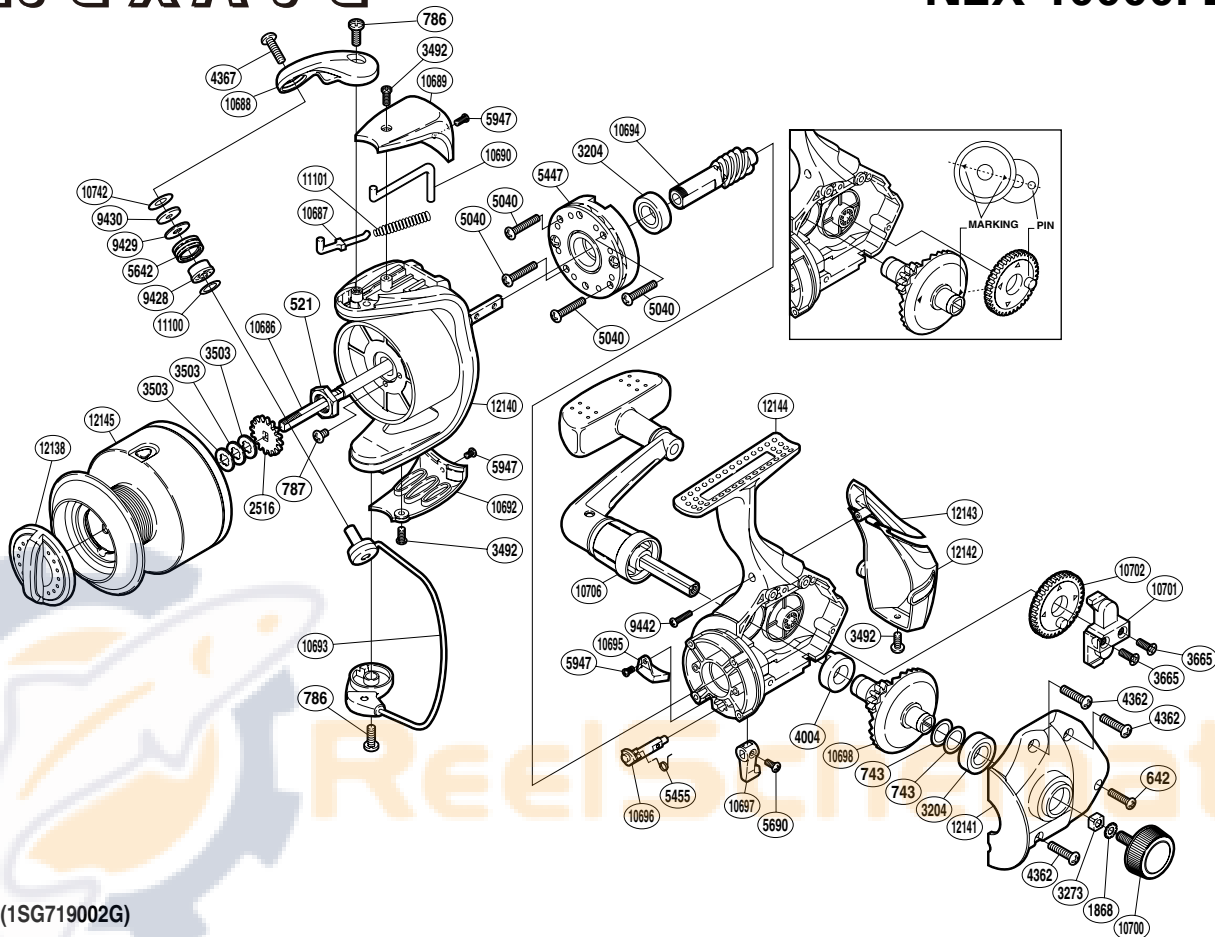

# SHIMANO

## NEXAVE

NEX-10000FB

Part No.	Description	Part No.	Description	Part No.	Description
RD 0521	Rotor Nut	RD 5455	Anti-Reverse Cam Spring	RD10696	Anti-Reverse Cam
RD 0642	Screw	RD 5642	Line Roller	RD10697	Anti-Reverse Lever
RD 0743	Washer	RD 5690	Screw	RD10698	Drive Gear
RD 0786	Screw	RD 5947	Screw	RD10700	Handle Screw Cap
RD 0787	Screw	RD 9428	Line Roller Bushing	RD10701	Oscillating Slider
RD 1868	Handle Lock Washer	RD 9429	Line Roller Spacer	RD10702	Oscillating Gear
RD 2516	Spool Support	RD 9430	Line Roller Washer	RD10706	Handle Assembly
RD 3204	Ball Bearing	RD 9442	Screw	RD10742	Spacer
RD 3273	Handle Screw Lock	RD10686	Main Shaft	RD11100	Washer
RD 3492	Screw	RD10687	Bail Spring Guide A	RD11101	Bail Spring
RD 3503	Spool Washer	RD10688	Bail Arm	RD12138	Drag Knob
RD 3665	Screw	RD10689	Bail Spring Cover	RD12140	Rotor
RD 4004	Drive Gear Bushing	RD10690	Bail Trip Lever	RD12141	Side Cover
RD 4362	Screw	RD10692	Bail Hold Support Guard	RD12142	Rear Protector B
RD 4367	Screw	RD10693	Bail Assembly	RD12143	Rear Protector A
RD 5040	Screw	RD10694	Pinion Gear	RD12144	Body
RD 5447	Roller Clutch Assembly	RD10695	Bail Trip Strike	RD12145	Spool Assembly